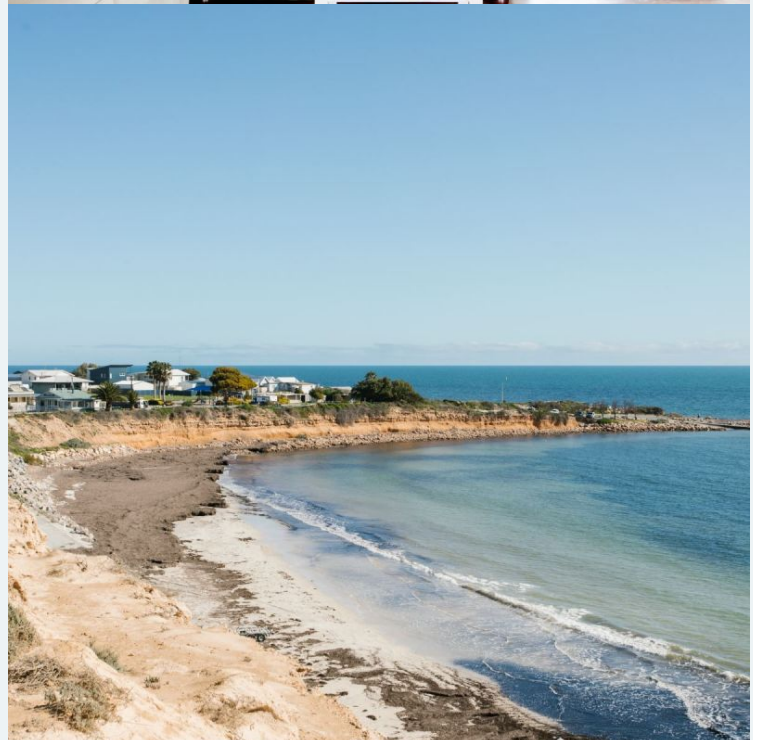

FROM

$565 /NIGHT

Balgowan Rise

Balgowan

Sleeps: 10

Bedrooms: 5

Bathrooms: 3

Parking spots: 4

Features:

- 1 king sized bed
- 2 queen sized beds
- 1 double bed
- 2 single beds
- Airconditioning
- Dishwasher
- DVD player
- Group stays (10+)
- TV
- Washing Machine

Book online now

* Price and property details correct as at 26/12/2024 and subject to change.