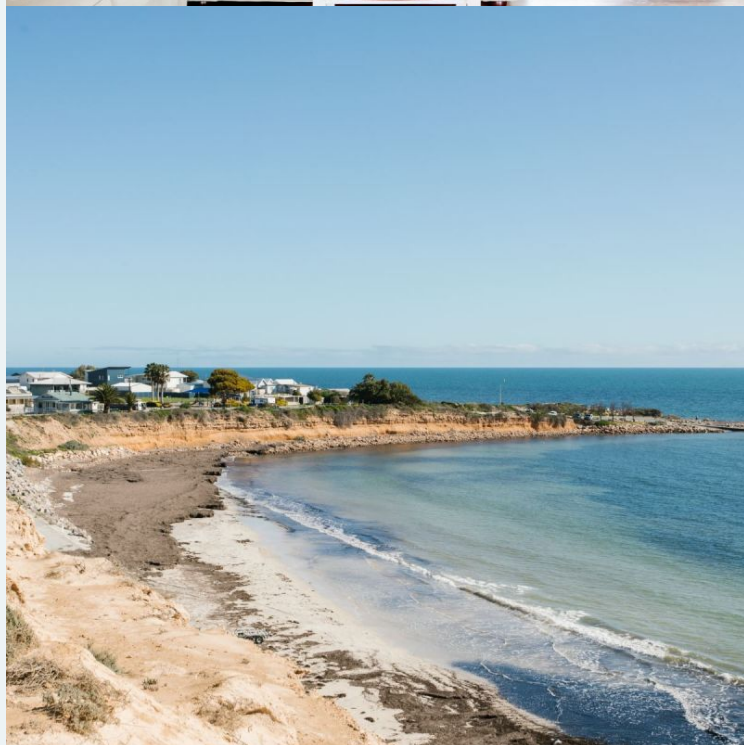

FROM

$580 /NIGHT

Balgowan Rise

Balgowan

Sleeps: 10

Bedrooms: 5

Bathrooms: 3

Parking spots: 4

Features:

- 1 king sized bed
- 2 queen sized beds
- 1 double bed
- 2 single beds
- Airconditioning
- Dishwasher
- DVD player
- Group stays (10+)
- TV
- Washing Machine

Book online now

* Price and property details correct as at 05/02/2025 and subject to change.