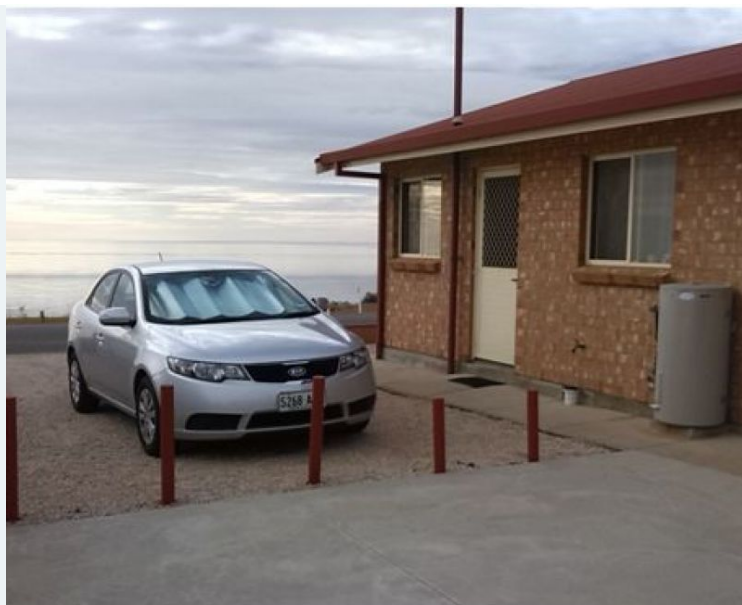

FROM

\$150 /NIGHT

Gulf View

Edithburgh

 Sleeps: 4

 Bedrooms: 2

 Bathrooms: 1

 Parking spots: 2

Features:

- 2 queen sized beds
- Airconditioning
- DVD player
- TV
- Washing Machine

Book online now

* Price and property details correct as at 22/12/2024 and subject to change.

Gulf View, Edithburgh

Book online now

Overview

Gulf View at Edithburgh is a fully self contained unit situated in a prime beachfront location overlooking the Edithburgh waters and jetty. You can almost see what they are catching on the jetty from the comfort of your lounge chair.

It is a short 3 minute walk to the well known Edithburgh Beachfront Sea Pool.

Gulf View has 2 bedrooms and sleeps up to 4 people. Pillows, quilts and electric blankets are provided for winter; you just need to bring sheets, pillowcases, towels and tea-towels.