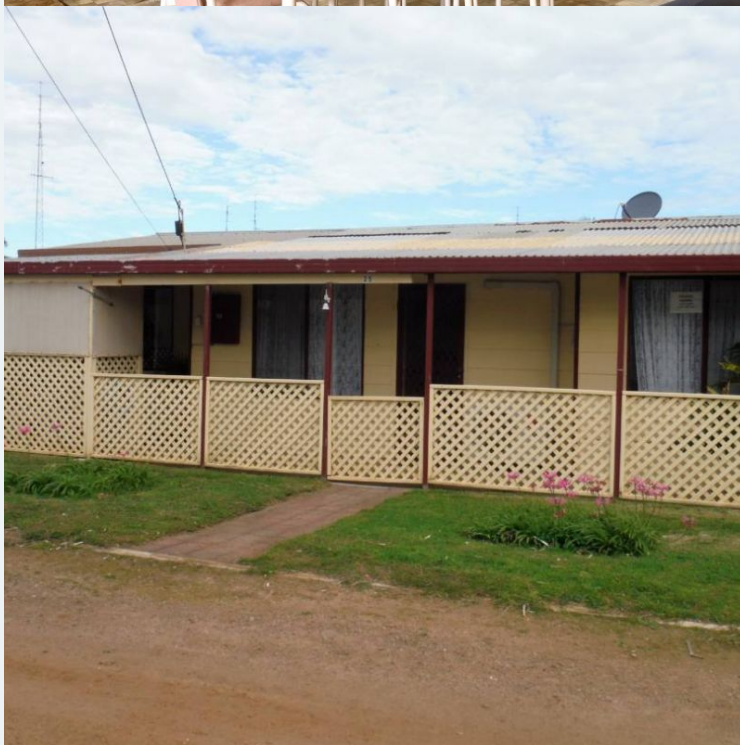

FROM

\$150 /NIGHT

Polly's Shack

Fisherman Bay

 Sleeps: 6

 Bedrooms: 3

 Bathrooms: 1

 Parking spots: 2

Features:

- 3 queen sized beds
- Airconditioning
- DVD player
- Pet friendly
- TV
- Washing Machine

Book online now

* Price and property details correct as at 22/12/2024 and subject to change.

Polly's Shack, Fisherman Bay

Book online now

Overview

Polly's Shack is located only one street back from the beach and playground at Fisherman Bay. Polly's Shack is eclectically furnished and well equipped for everything you would need for a comfortable stay.

One of the few properties in the Port Broughton area which includes all bedding and linen. Perfect for tradies and families. Fisherman Bay boasts a good boat ramp and reliable fishing. Polly's Shack has off street parking with room for boat and car.