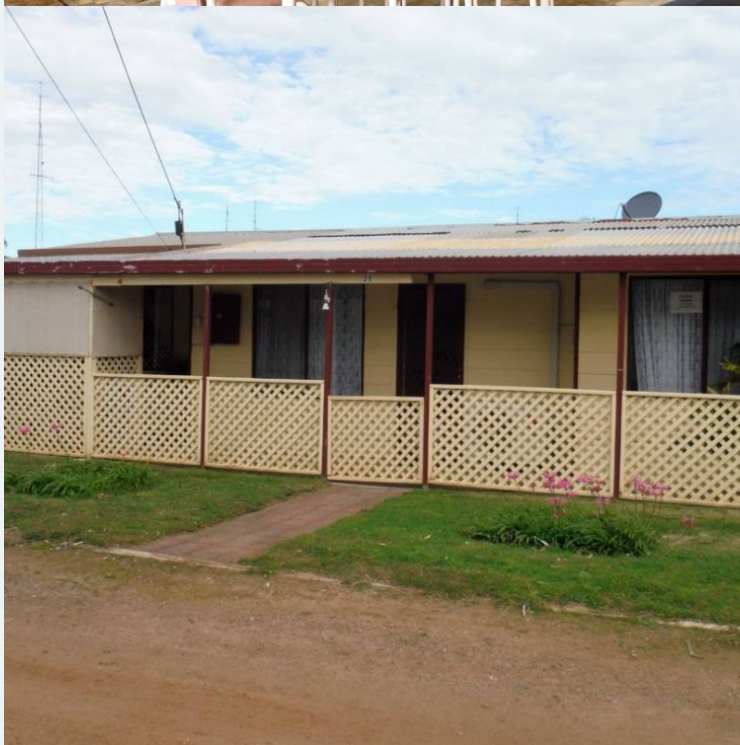

FROM

\$160 /NIGHT

Polly's Shack

Fisherman Bay

 Sleeps: 6

 Bedrooms: 3

 Bathrooms: 1

 Parking spots: 2

Features:

- 3 queen sized beds
- Airconditioning
- DVD player
- Pet friendly
- TV
- Washing Machine

Book online now

* Price and property details correct as at 21/01/2025 and subject to change.

Polly's Shack, Fisherman Bay

Book online now

Overview

Polly's Shack is located only one street back from the beach and playground at Fisherman Bay. Polly's Shack is eclectically furnished and well equipped for everything you would need for a comfortable stay.

One of the few properties in the Port Broughton area which includes all bedding and linen. Perfect for tradies and families. Fisherman Bay boasts a good boat ramp and reliable fishing. Polly's Shack has off street parking with room for boat and car.