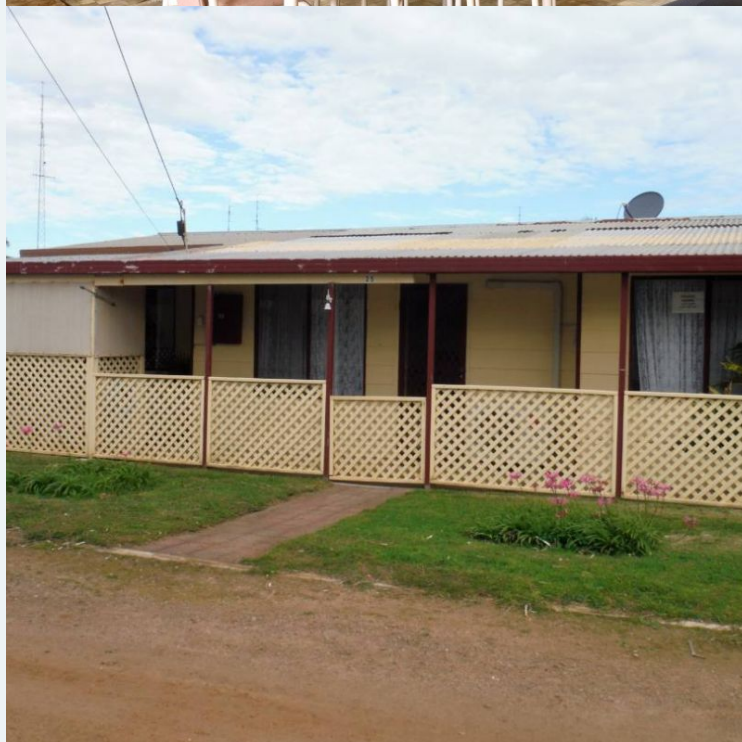

FROM

\$150 /NIGHT

Polly's Shack

Fisherman Bay

 Sleeps: 6

 Bedrooms: 3

 Bathrooms: 1

 Parking spots: 2

Features:

- 3 queen sized beds
- Airconditioning
- DVD player
- Pet friendly
- TV
- Washing Machine

Book online now

* Price and property details correct as at 01/04/2025 and subject to change.

Polly's Shack, Fisherman Bay

Book online now

Overview

Polly's Shack is located only one street back from the beach and playground at Fisherman Bay. Polly's Shack is eclectically furnished and well equipped for everything you would need for a comfortable stay.

One of the few properties in the Port Broughton area which includes all bedding and linen. Perfect for tradies and families. Fisherman Bay boasts a good boat ramp and reliable fishing. Polly's Shack has off street parking with room for boat and car.