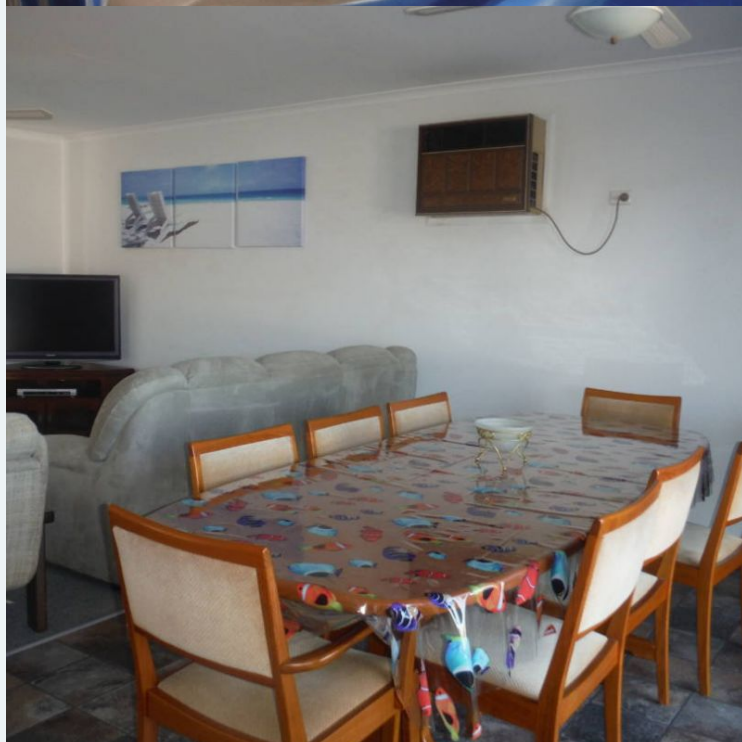

Features:

- 2 queen sized beds
- 3 single beds
- Airconditioning
- DVD player
- TV
- Washing Machine

Book online now

* Price and property details correct as at 21/11/2024 and subject to change.

Decked Out, Port Hughes

Overview

Decked Out is located just a short walk to the boat ramp, Port Hughes Tavern and white sandy beach of Port Hughes near Moonta Bay.

The three bedrooms are all spacious and are simply decorated and equipped with everything you will need. Decked Out will suit a variety of guests including families and fishermen.