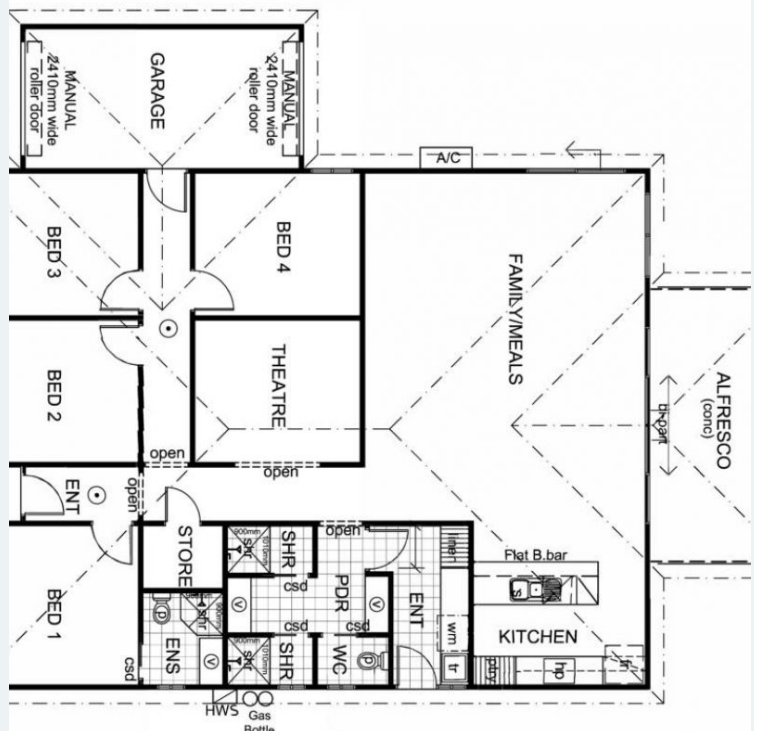

## Your Place

Port Victoria

Sleeps: 12

Bedrooms: 4

Bathrooms: 2

Parking spots: 2

### Features:

- 3 queen sized beds
- 2 bunk beds
- 2 single beds
- Airconditioning
- Dishwasher
- DVD player
- Ensuite bathroom
- Group stays (10+)
- Pet friendly
- TV
- Washing Machine
- Linen hire available
- Beachfront
- Coffee machine
- Seaviews

Your Place has room for three families, sleeping up to 12 people in 4 bedrooms, including a theatre room for the kids.

Situated in a private development adjacent to Port Victoria Caravan Park and with nearby private beach access, this property has it all.