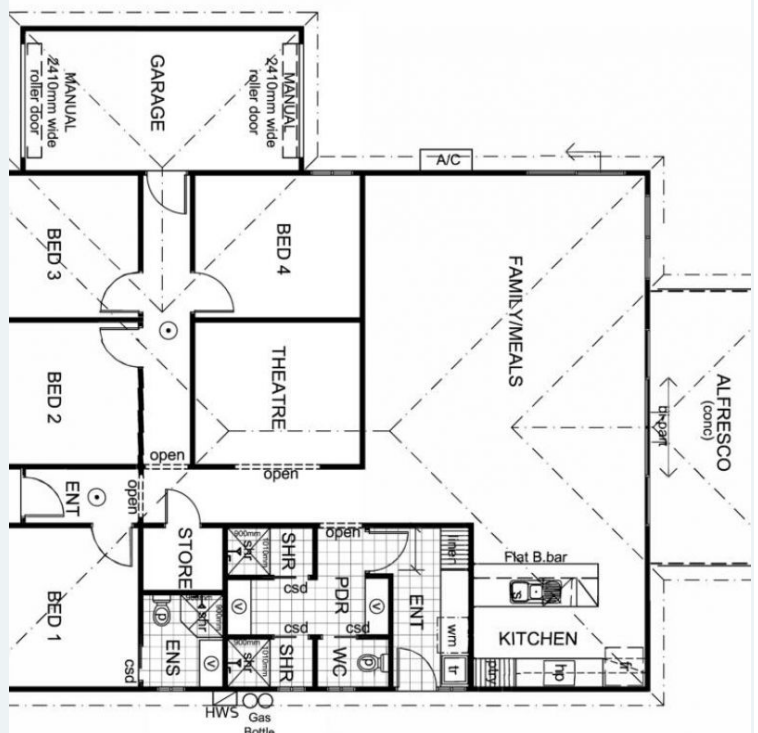

## Your Place

Port Victoria

Sleeps: 12

Bedrooms: 4

Bathrooms: 2

Parking spots: 2

### Features:

- 3 queen sized beds
- 2 bunk beds
- 2 single beds
- Airconditioning
- Dishwasher
- DVD player
- Ensuite bathroom
- Group stays (10+)
- Pet friendly
- TV
- Washing Machine
- WiFi
- Linen hire available
- Beachfront
- Coffee machine
- Seaviews

Your Place has room for three families, sleeping up to 12 people in 4 bedrooms, including a theatre room for the kids.

Situated in a private development adjacent to Port Victoria Caravan Park and with nearby private beach access, this property has it all.