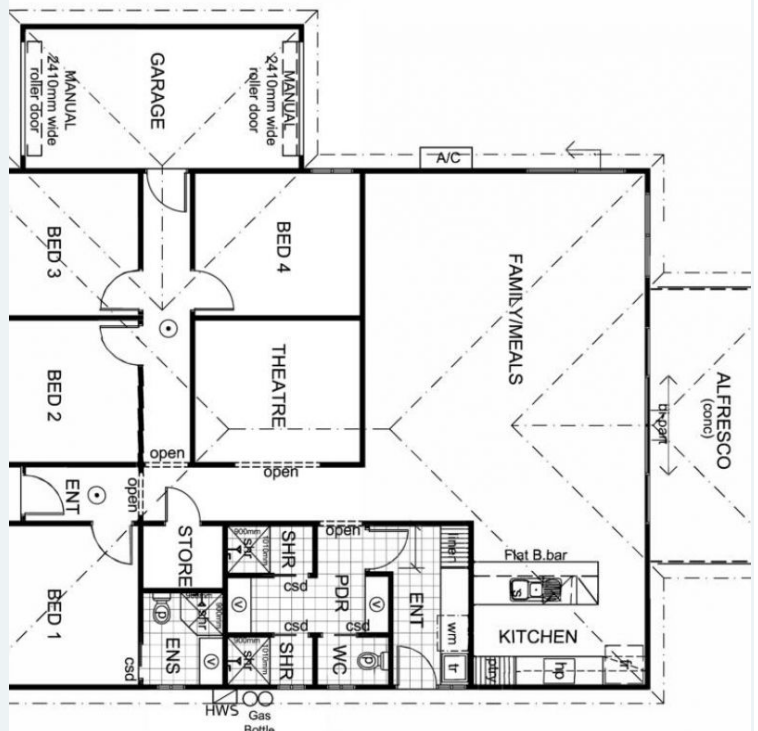

FROM

\$270 /NIGHT

Your Place

Port Victoria

 Sleeps: 12

 Bedrooms: 4

 Bathrooms: 2

 Parking spots: 2

Features:

- 3 queen sized beds
- 2 bunk beds
- 2 single beds
- Airconditioning
- Dishwasher
- DVD player
- Ensuite bathroom
- Group stays (10+)
- Pet friendly
- TV
- Washing Machine
- WiFi
- Linen hire available
- Beachfront
- Coffee machine
- Seaviews

Book online now

* Price and property details correct as at 30/03/2025 and subject to change.

Your Place, Port Victoria

Book online now

Overview

'Our place becomes Your Place' to relax and enjoy this beach front self contained accommodation at Port Victoria. 'Your Place' is designed to maximise the incredible view of Port Victoria Jetty and Wardang Island.

Your Place has room for three families, sleeping up to 12 people in 4 bedrooms, including a theatre room for the kids.

Situated in a private development adjacent to Port Victoria Caravan Park and with nearby private beach access, this property has it all.