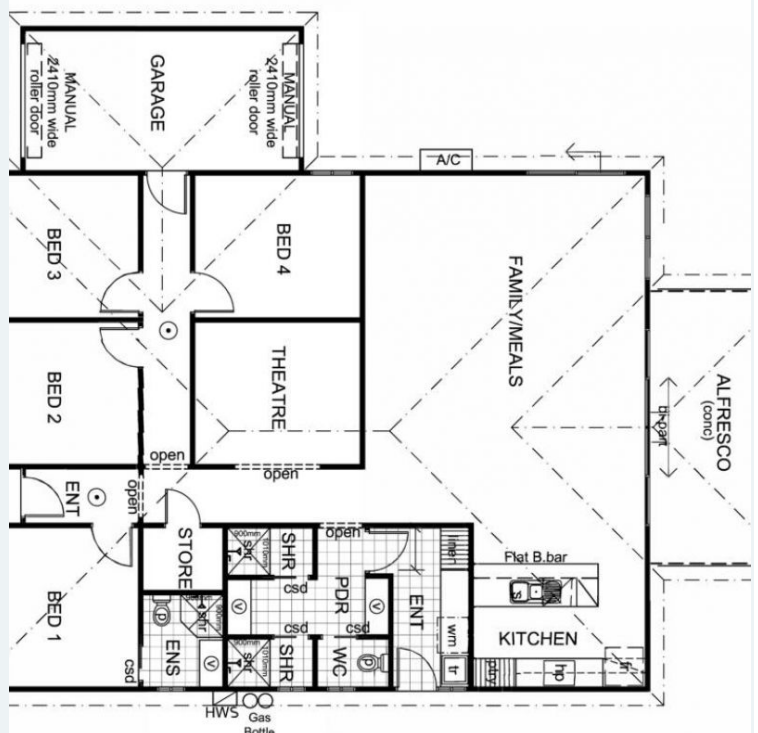

FROM

\$220 /NIGHT

Your Place

Port Victoria

Sleeps: 12

Bedrooms: 4

Bathrooms: 2

Parking spots: 2

Features:

- 3 queen sized beds
- 2 bunk beds
- 2 single beds
- Airconditioning
- Dishwasher
- DVD player
- Ensuite bathroom
- Group stays (10+)
- Pet friendly
- TV
- Washing Machine
- Linen hire available
- Beachfront
- Coffee machine
- Seaviews

Book online now

* Price and property details correct as at 29/10/2024 and subject to change.

Your Place, Port Victoria

Book online now

Overview

'Our place becomes Your Place' to relax and enjoy this beach front self contained accommodation at Port Victoria. 'Your Place' is designed to maximise the incredible view of Port Victoria Jetty and Wardang Island.

Your Place has room for three families, sleeping up to 12 people in 4 bedrooms, including a theatre room for the kids.

Situated in a private development adjacent to Port Victoria Caravan Park and with nearby private beach access, this property has it all.