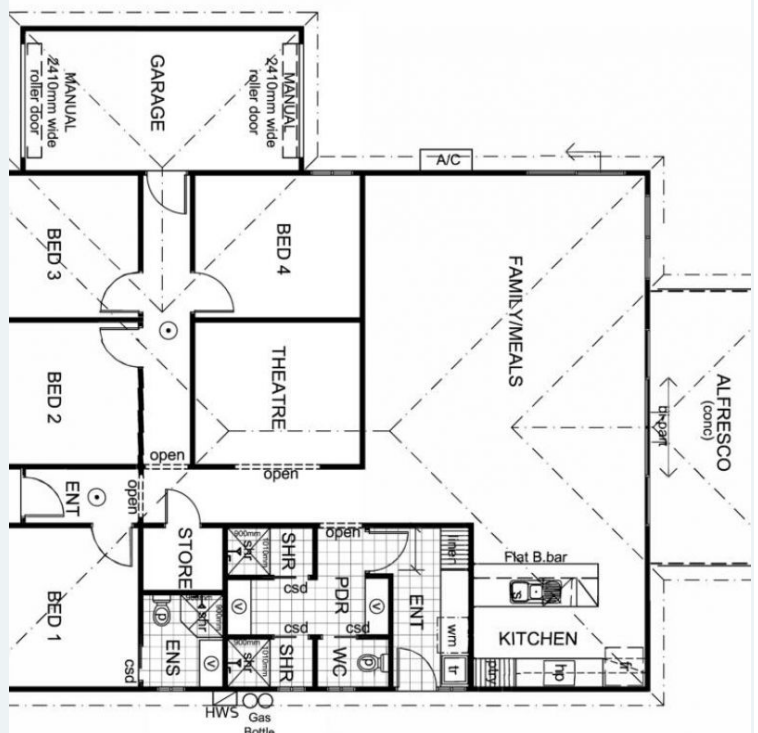

FROM

\$320 /NIGHT

Your Place

Port Victoria

Sleeps: 12

Bedrooms: 4

Bathrooms: 2

Parking spots: 2

Features:

- 3 queen sized beds
- 2 bunk beds
- 2 single beds
- Airconditioning
- Dishwasher
- DVD player
- Ensuite bathroom
- Group stays (10+)
- Pet friendly
- TV
- Washing Machine
- Linen hire available
- Beachfront
- Coffee machine
- Seaviews

Book online now

* Price and property details correct as at 21/01/2025 and subject to change.

Your Place, Port Victoria

Book online now

Overview

'Our place becomes Your Place' to relax and enjoy this beach front self contained accommodation at Port Victoria. 'Your Place' is designed to maximise the incredible view of Port Victoria Jetty and Wardang Island.

Your Place has room for three families, sleeping up to 12 people in 4 bedrooms, including a theatre room for the kids.

Situated in a private development adjacent to Port Victoria Caravan Park and with nearby private beach access, this property has it all.