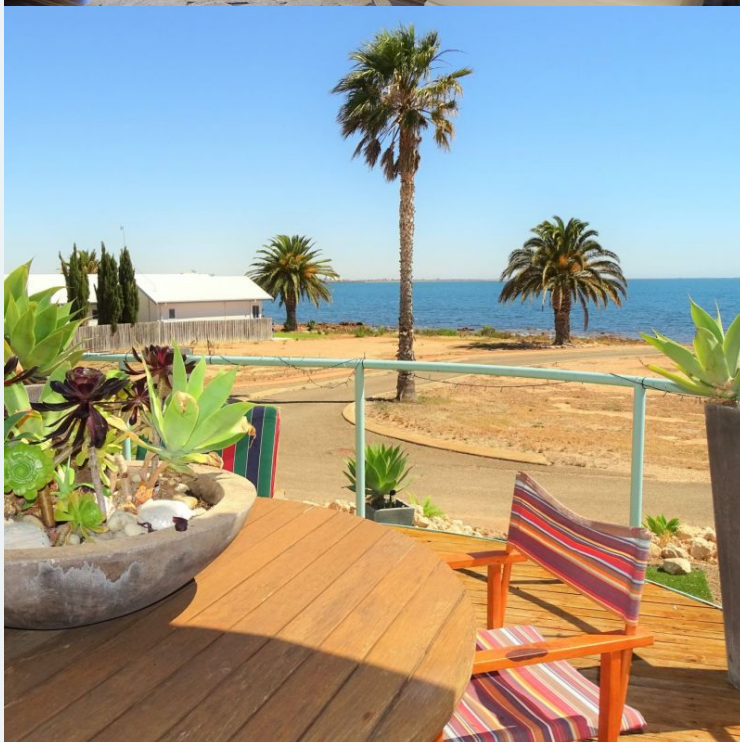

FROM

$200 /NIGHT

Telly's at Palm Cove

Wallaroo North Beach

Sleeps: 6

Bedrooms: 3

Bathrooms: 1

Parking spots: 3

Features:

- 2 queen sized beds
- 2 single beds
- Airconditioning
- Dishwasher
- DVD player
- TV
- Washing Machine

Book online now

* Price and property details correct as at 04/03/2025 and subject to change.